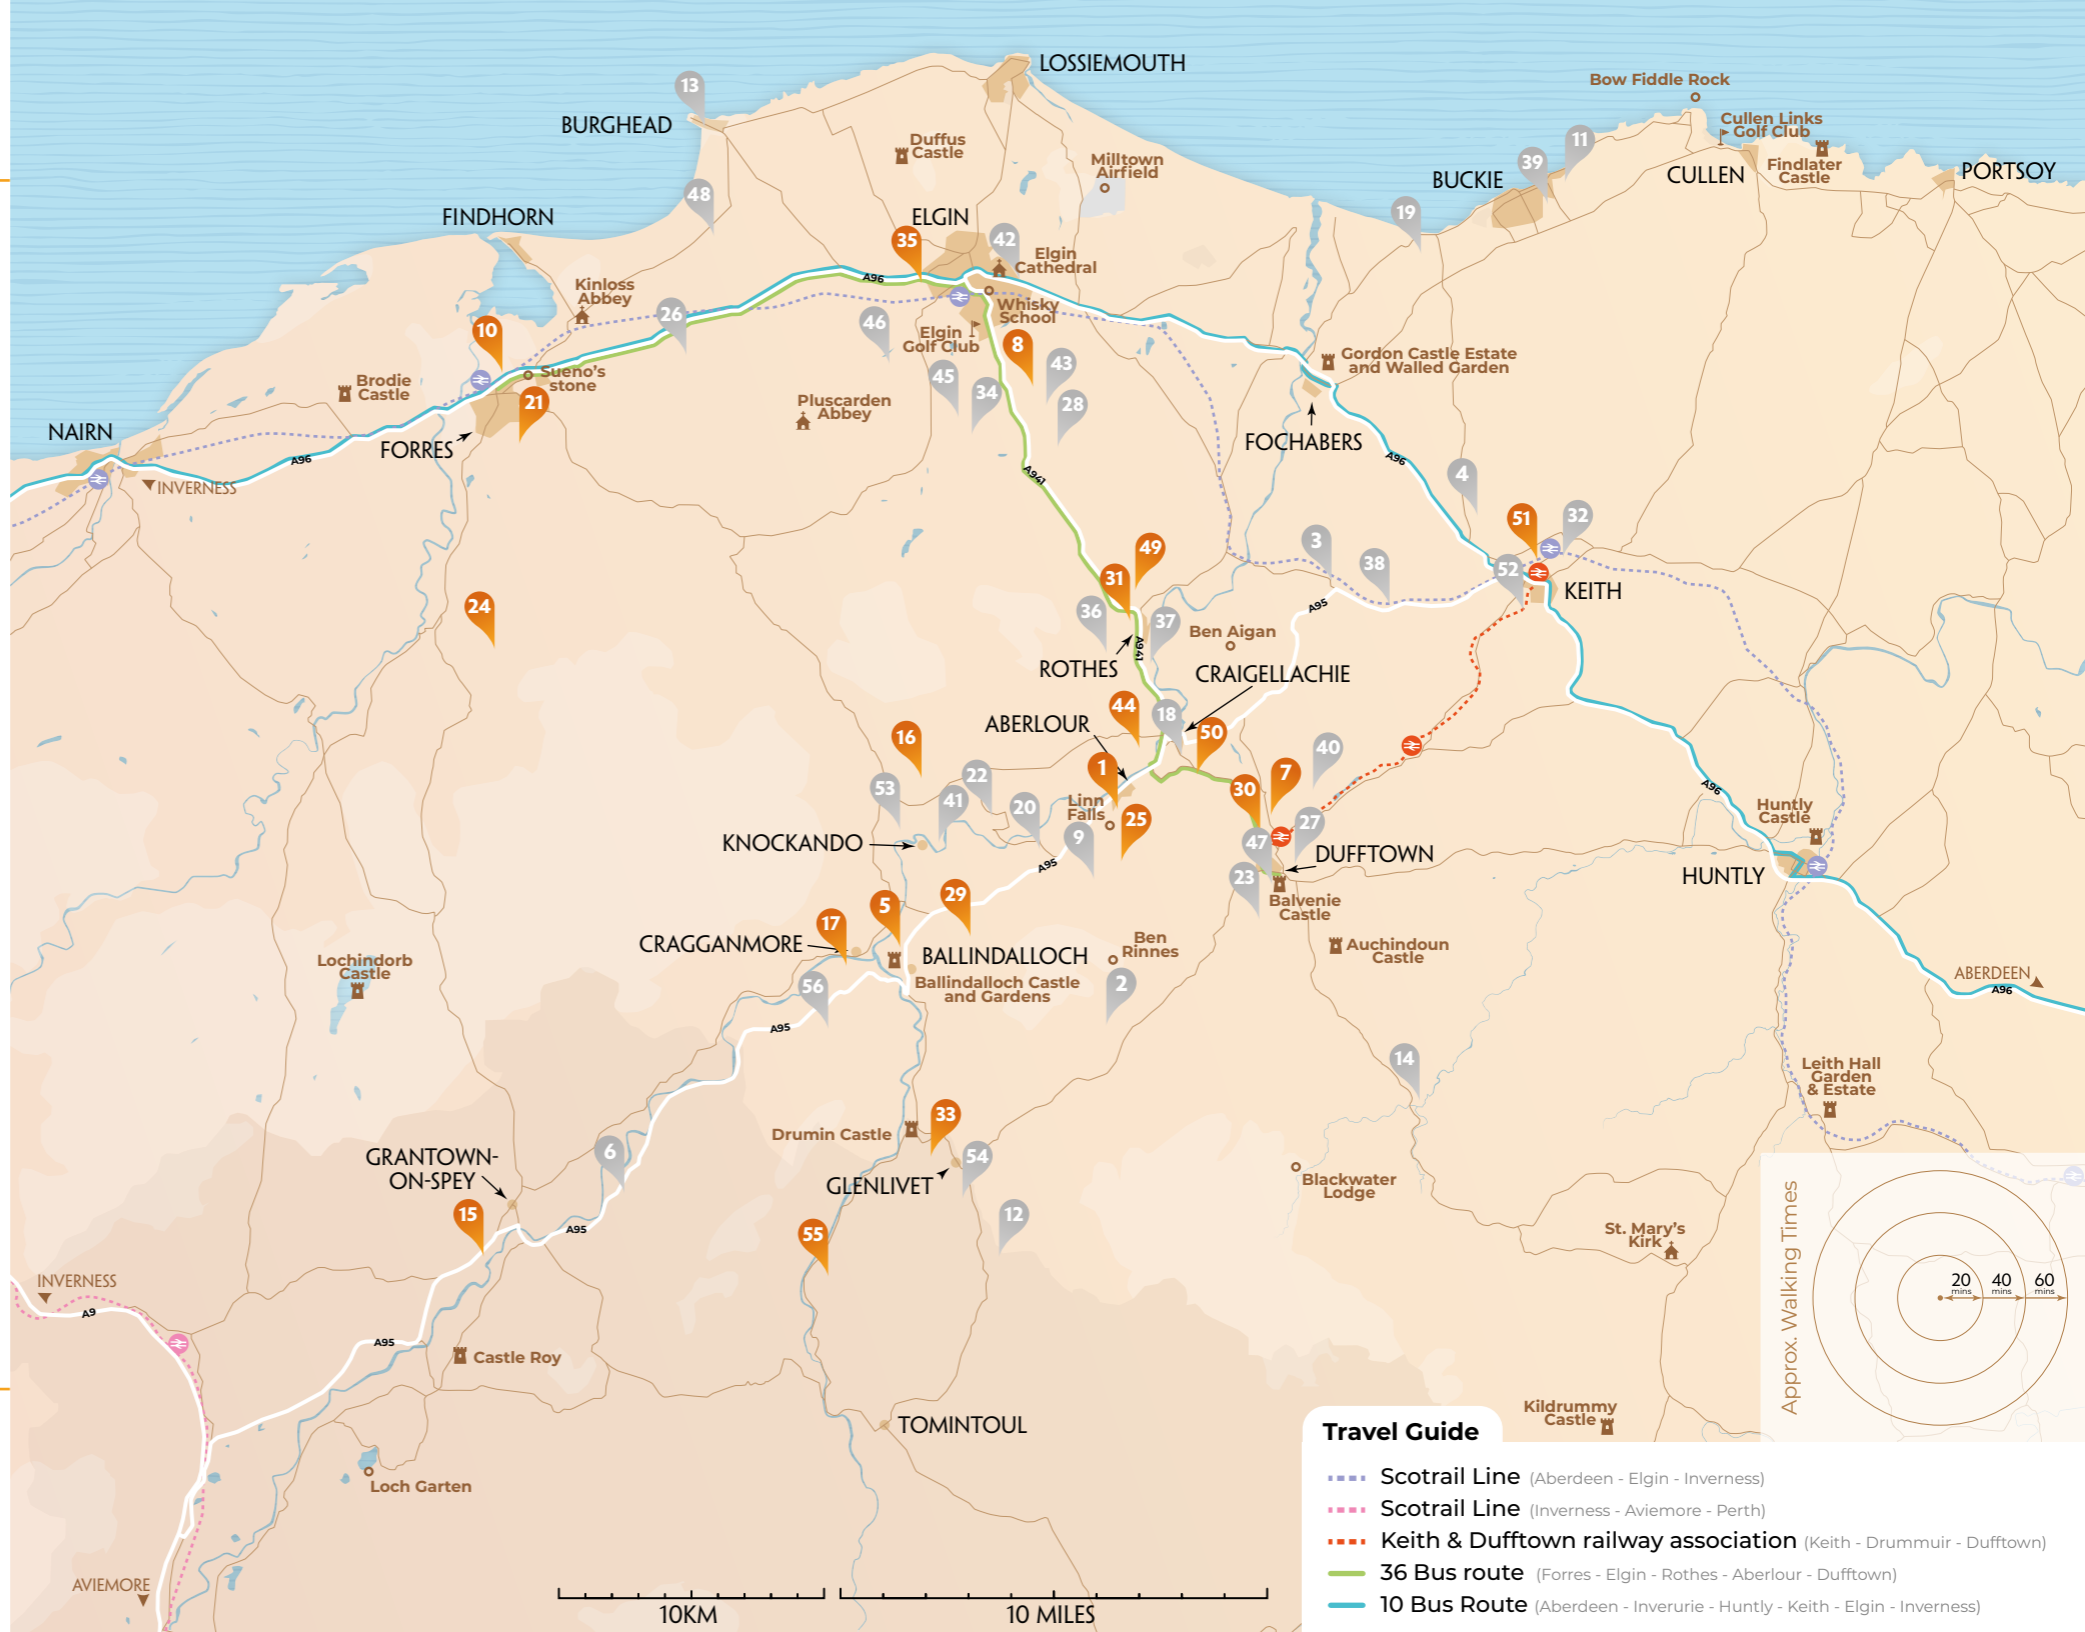

- | | |
|-------------------------|-------------------------------------|
| 1 Aberlour | 29 Glenfarclas |
| 2 Allt-a-Bhainne | 30 Glenfiddich |
| 3 Auchroisk | 31 Glen Grant |
| 4 Aultmore | 32 Glen Keith |
| 5 Ballindalloch | 33 The Glenlivet |
| 6 Balmenach | 34 Glenlossie |
| 7 The Balvenie | 35 Glen Moray |
| 8 BenRiach | 36 The Glenrothes |
| 9 Benrinnes | 37 Glen Spey |
| 10 Benromach | 38 Glentauchers |
| 11 Boortmalt Maltings | 39 Inchgower |
| 12 Braeval | 40 Kininvie |
| 13 Burghead Maltings | 41 Knockando |
| 14 The Cabrach | 42 Linkwood |
| 15 The Cairn Distillery | 43 Longmorn |
| 16 Cardhu | 44 The Macallan |
| 17 Cragganmore | 45 Mannochmore |
| 18 Craigellachie | 46 Milntonduff |
| 19 Crisp Malting Group | 47 Mortlach |
| 20 Dailuaine | 48 Roseisle Distillery and Maltings |
| 21 Dallas Dhu | 49 Speyburn |
| 22 Dalmunach | 50 The Speyside Cooperage |
| 23 Dufftown | 51 Strathisla |
| 24 Dunphail | 52 Strathmill |
| 25 Glenallachie | 53 Tamdhu |
| 26 Glenburgie | 54 Tamnavulin |
| 27 Glendullan | 55 Tomintoul |
| 28 Glen Elgin | 56 Tormore |

- Distillery (with visitor centre or tours by appointment)
- Distillery/Malting (No visitor centre)
- Train Station
- Church/Cathedral
- Castle
- Golf Course

Travel Guide

- Scotrail Line (Aberdeen - Elgin - Inverness)
- Scotrail Line (Inverness - Aviemore - Perth)
- Keith & Dufftown railway association (Keith - Drummur - Dufftown)
- 36 Bus route (Forres - Elgin - Rothies - Aberlour - Dufftown)
- 10 Bus Route (Aberdeen - Inverurie - Huntly - Keith - Elgin - Inverness)